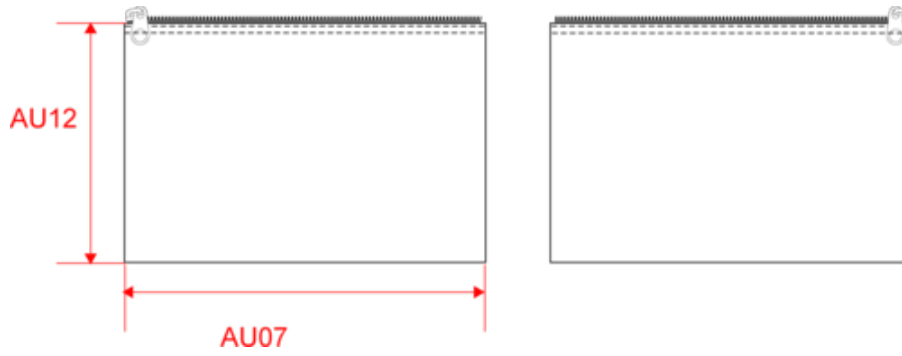

KI0722

Cotton canvas pouch - large

- Resistant fabric that is easy to decorate.
- Contrasting colour zip fastening, original and attractive.
- Large size.

Cotton canvas pouch with contrasting zip fastening. Large size.
Average weight size L : 45g.

Cotton canvas pouch - large

Dimensions (cm)

Measurements in cm	One Size
AU07 - Total width	28.00
AU12 - Total height	20.00

KI0722

Cotton canvas pouch - large

Colours information

Black

RVB : 35,35,37
Pantone C : Black
Pantone TCX : 19-4004TCX

RVB : 229,227,215
Pantone C : 7534C
Pantone TCX : 12-0404TCX

Fluorescent Yellow

RVB :
Pantone C : - / Black
Pantone TCX : - / 19-4004TCX

Logisti  20  300

Sizes	Width (cm)	Height (cm)	Length (cm)	Net weight (kg)	Gross weight (kg)	Pieces/Box	Pieces/Bundle
One Size	30.00	40.00	46.00	0.00000	0.00000	300	0