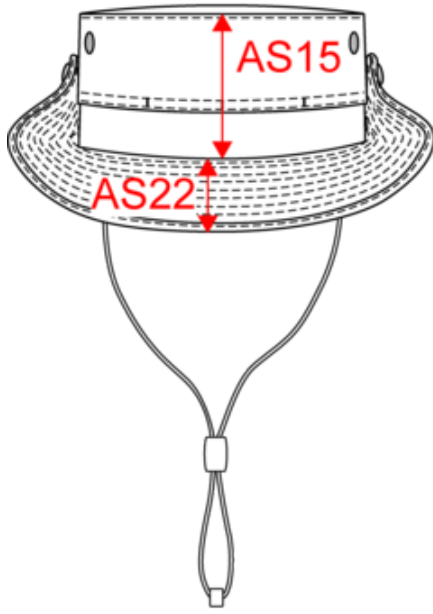

KP304

Outdoor hat

Dimensions (cm)