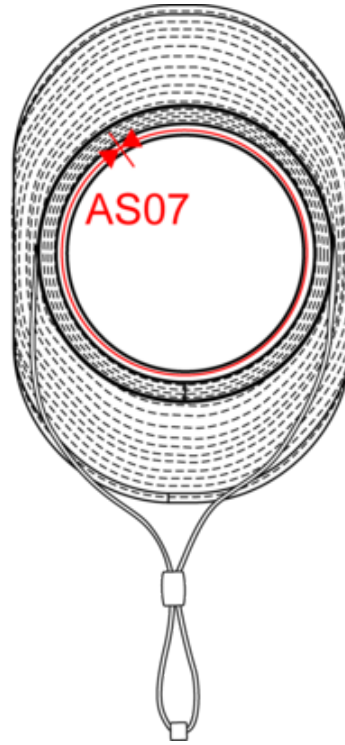

KP304

Outdoor hat

Dimensions (cm)