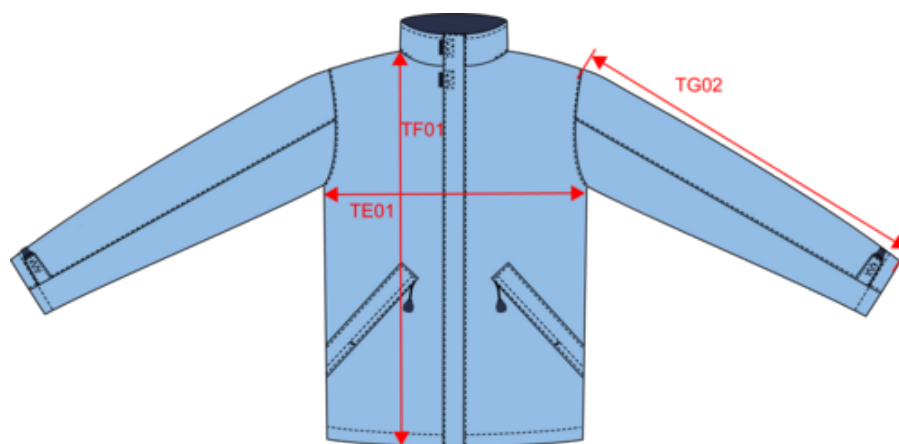

## Dimensions (cm)

Measurements in cm	XS	S	M	L	XL	XXL	3XL	4XL
TE01 - 1/2 chest width at 1.5cm below armhole	57.00	60.00	63.00	66.00	69.00	72.00	75.00	78.00
TF01 - Total height from HSP	79.95	84.95	86.95	88.95	90.95	92.95	94.95	96.95
TG02 - Long sleeve length	61.00	62.50	64.00	65.50	67.00	68.50	70.00	71.50