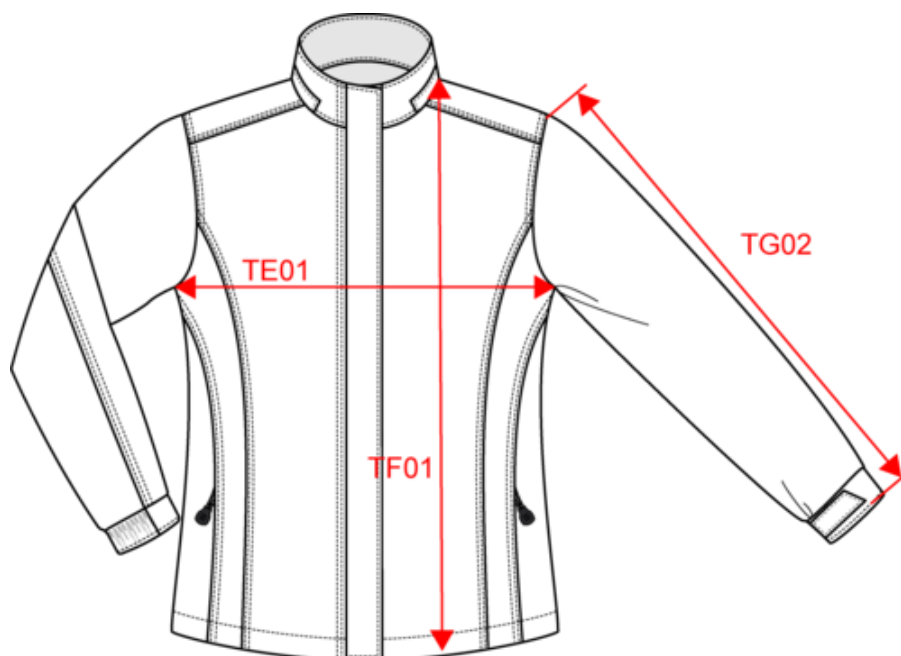

## Dimensão

Measurements in cm	XS	S	M	L	XL	XXL	3XL
TE01 - 1/2 chest width at 1.5cm below armhole	47.00	50.00	53.00	56.00	59.00	62.00	65.00
TF01 - Total height from HSP	71.00	73.00	75.00	77.00	79.00	81.00	83.00
TG02 - Long sleeve length	62.50	63.50	64.50	65.50	66.50	67.50	68.50