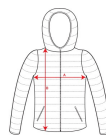

SCHEME

QUANTITIES

	Box	Pack
Adults:	15 un.	1 un.
Kids:	15 un.	1 un.