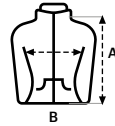

Excellent results in pilling resistance tests

Complete inverted zipper with plastic puller

Kangaroo pocket with fine binding finish

Reinforced herringbone inner neck tape

Slim fit

Unisex sizes: PERTH

Kids' sizes: PERTH KIDS

	XS	S	M	L	XL	2XL	3XL
A	64	65	66	67	68	69	70
B	45	48	51	54	57	60	63

Measurements in cm. Tolerance +/- 5%

Removable label - 20 pieces per box - 5 pieces per bag

PERTH KIDS

NEW

FZ280K

280 g/m²

5/6 — 12/14

Kangaroo pocket with fine binding finish

Reinforced herringbone inner neck tape

Unisex sizes: PERTH

Women's sizes: PERTH WOMAN

	5/6	7/8	9/11	12/14
A	48	54	59	64
B	36	39	42	46

Measurements in cm. Tolerance +/- 5%