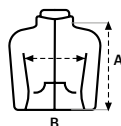

Kangaroo pocket with fine binding finish

Reinforced herringbone inner neck tape

Unisex sizes: PERTH

Women's sizes: PERTH WOMAN

	5/6	7/8	9/11	12/14
A	48	54	59	64
B	36	39	42	46

Measurements in cm. Tolerance +/- 5%