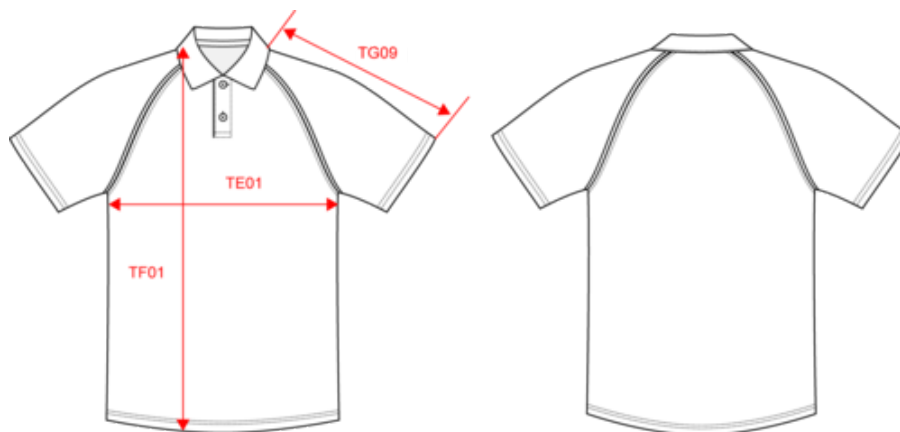

KARIBAN

K226

Polo baseball > polo de homem bicolor

Dimensão

Measurements in cm	S	M	L	XL	XXL	3XL	4XL
TE01 - 1/2 chest width at 1.5cm below armhole	50.00	53.00	56.00	59.00	62.00	65.00	68.00
TF01 - Total height from HSP	70.00	72.00	74.00	76.00	78.00	80.00	82.00
TG09 - Raglan short sleeve length	35.25	36.75	38.25	39.75	41.25	42.75	44.25