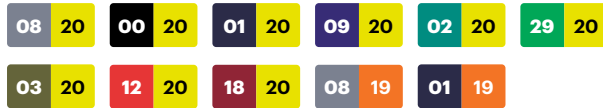

20 Neon Yellow / 19 Neon Orange
SIZE XS ONLY AVAILABLE IN SERIES 174

173

Two-tone short sleeve polo shirt

- Button closure at front
- Reflective tape on torso
- Ribbed collar and sleeve cuffs
- Buttons and collar in contrasting colour
- **One pocket:** 1 patch pocket on chest

Bird-Eye. 100% polyester / 160 gsm

S / M / L / XL / 2XL / 3XL / 4XL / 5XL

08 Grey + 20 Neon Yellow / 00 Black + 20 Neon Yellow / 01 Dark Blue + 20 Neon Yellow /
09 Deep Ultramarine + 20 Neon Yellow / 02 Green + 20 Neon Yellow / 29 Grass Green + 20 Neon Yellow /
03 Hunter's Green + 20 Neon Yellow / 12 Red + 20 Neon Yellow / 18 Maroon + 20 Neon Yellow /
08 Grey + 19 Neon Orange / 01 Dark Blue + 19 Neon Orange