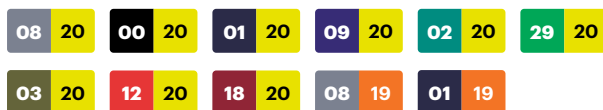

175

Two-tone long sleeve polo shirt

- Button closure at the front
- Reflective tape on torso and sleeves
- Ribbed collar and cuffs in contrasting colours
- Contrasting colour buttons
- **One pocket:** 1 patch pocket on chest

Bird-Eye. 100% polyester / 160 gsm

XS / S / M / L / XL / 2XL / 3XL / 4XL / 5XL

08 Grey + 20 Neon Yellow / 00 Black + 20 Neon Yellow / 01 Dark Blue + 20 Neon Yellow /
09 Deep Ultramarine + 20 Neon Yellow / 02 Green + 20 Neon Yellow / 29 Grass Green + 20 Neon Yellow /
03 Hunter's Green + 20 Neon Yellow / 12 Red + 20 Neon Yellow / 18 Maroon + 20 Neon Yellow /
08 Grey + 19 Neon Orange / 01 Dark Blue + 19 Neon Orange