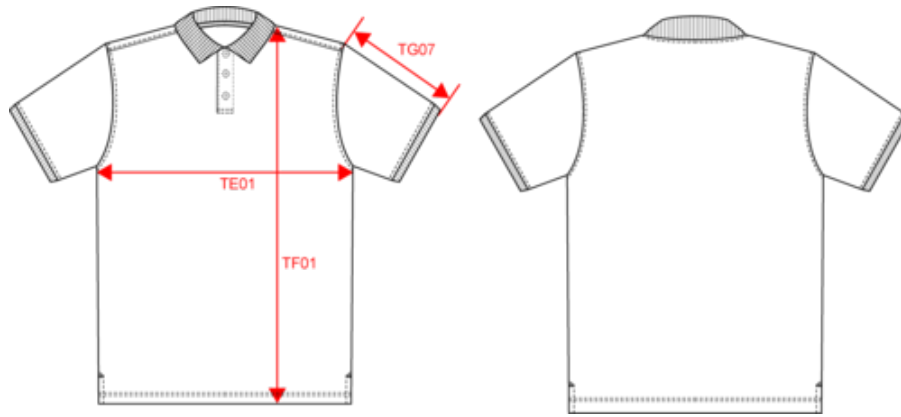

KARIBAN

K290

Men's Pique Polo Shirt

- Made in Portugal: European quality production.
- Combed cotton and pique knit.
- No label: 100% customisable to your brand.

100% cotton. Combed cotton. Piqué knit. Straight fit. Side stitching. Made in Portugal. 1 x 1 rib neckline and cuffs. Button placket with 3 contrasting pearlised buttons on all colours. Matching taped neck finish in the main material inside the collar. Backed shoulders. Side slits. Twin-needle overstitched finish on hem. No brand label, only a tear-off size tag for easy decoration. Average weight size L : 250g.

Measurements in cm	S	M	L	XL	XXL	3XL	4XL
TE01 - 1/2 chest width at 1.5cm below armhole	50.00	53.00	56.00	59.00	62.00	65.00	68.00
TF01 - Total height from HSP	70.00	72.00	74.00	76.00	78.00	80.00	82.00
TG07 - Short sleeve length	21.00	21.75	22.50	23.25	24.00	24.75	25.50