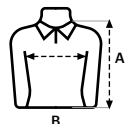

1x1 rib knit collar and sleeve cuffs

Cuff with elastane for greater elasticity and to avoid deformation

Sideseamed with side vents

Regular fit

Women´s sizes: HOBART WOMAN

COLOUR LINK HOBART WOMAN, MACKAY, MACKAY WOMAN, MACKAY KIDS

| | S | M | L | XL | 2XL | 3XL | 4XL | 5XL |
|---|----|----|----|----|-----|-----|-----|-----|
| A | 69 | 71 | 73 | 75 | 77 | 79 | 81 | 83 |
| B | 50 | 53 | 56 | 59 | 63 | 66 | 69 | 72 |

Measurements in cm. Tolerance +/- 5%