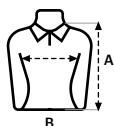

Reinforced neck tape to avoid deformation

1x1 rib knit collar and sleeve cuffs

Cuff with elastane for greater elasticity and to avoid deformation

Sideseamed with side vents

Slim fit

Unisex sizes: HOBART

COLOUR LINK HOBART, MACKAY, MACKAY WOMAN, MACKAY KIDS

| | S | M | L | XL | 2XL | 3XL |
|---|----|----|----|----|-----|-----|
| A | 62 | 63 | 65 | 67 | 69 | 71 |
| B | 42 | 44 | 47 | 50 | 53 | 56 |

Measurements in cm. Tolerance +/- 5%

Removable label - 50 pieces per box - 5 pieces per bag