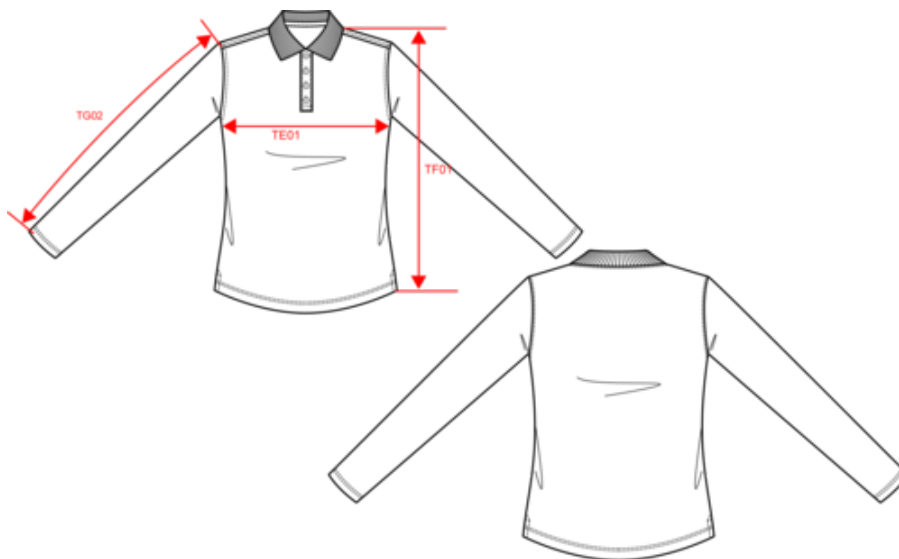

## Dimensão

Measurements in cm	XS	S	M	L	XL	XXL	3XL
TE01 - 1/2 chest width at 1.5cm below armhole	43.00	46.00	49.00	52.00	55.00	58.00	61.00
TF01 - Total height from HSP	60.00	62.00	64.00	66.00	68.00	70.00	72.00
TG02 - Long sleeve length	57.75	58.75	59.75	60.75	61.75	62.75	63.75