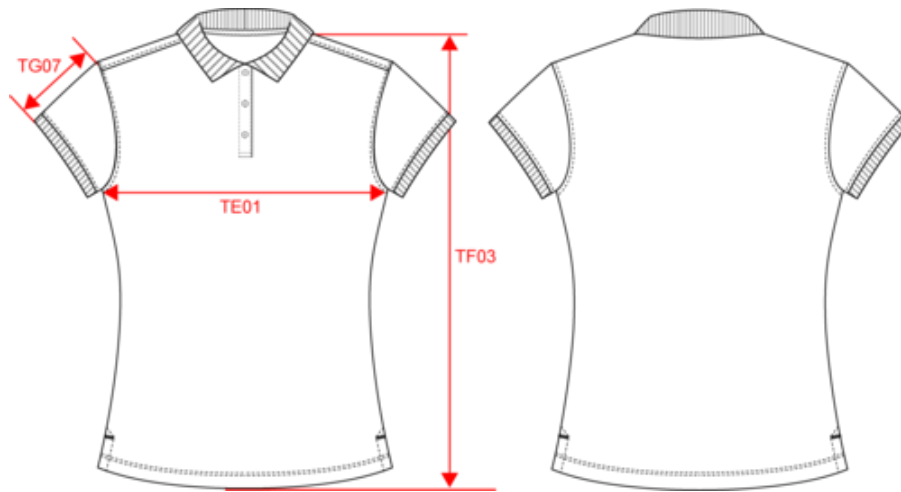

KARIBAN

K291

Ladies' Pique Polo Shirt

- Made in Portugal: European quality production.
- Combed cotton and pique knit.
- No label: 100% customisable to your brand.

100% cotton. Combed cotton. Piqué knit. Straight fit. Side stitching. Made in Portugal. 1 x 1 rib neckline and cuffs. Button placket with 3 contrasting pearlised buttons on all colours. Matching taped neck finish in the main material inside the collar. Backed shoulders. Side slits. Twin-needle overstitched finish on hem. No brand label, only a tear-off size tag for easy decoration. Average weight size M : 175g.

K290

K292

KARIBAN

K291

Ladies' Pique Polo Shirt

Dimensions (cm)

Measurements in cm	XS	S	M	L	XL	XXL
TE01 - 1/2 chest width at 1.5cm below armhole	43.00	46.00	49.00	52.00	55.00	58.00
TF03 - Front total height from HSP	61.00	63.00	65.00	67.00	69.00	71.00
TG07 - Short sleeve length	15.25	16.00	16.75	17.50	18.25	19.00

White

RVB : 236,236,252
Pantone C : White
Pantone TCX : 11-0601TCX

Logistic

5

30

Sizes	Width (cm)	Height (cm)	Length (cm)	Net weight (kg)	Gross weight (kg)	Pieces/Box	Pieces/Bundle
XS	40.00000	20.00000	60.00000	5.00000	5.80000	30	5
S	40.00000	20.00000	60.00000	5.40000	6.20000	30	5
M	40.00000	20.00000	60.00000	6.00000	6.80000	30	5
L	40.00000	20.00000	60.00000	6.40000	7.20000	30	5
XL	40.00000	20.00000	60.00000	6.80000	7.60000	30	5
XXL	40.00000	20.00000	60.00000	7.20000	8.00000	30	5