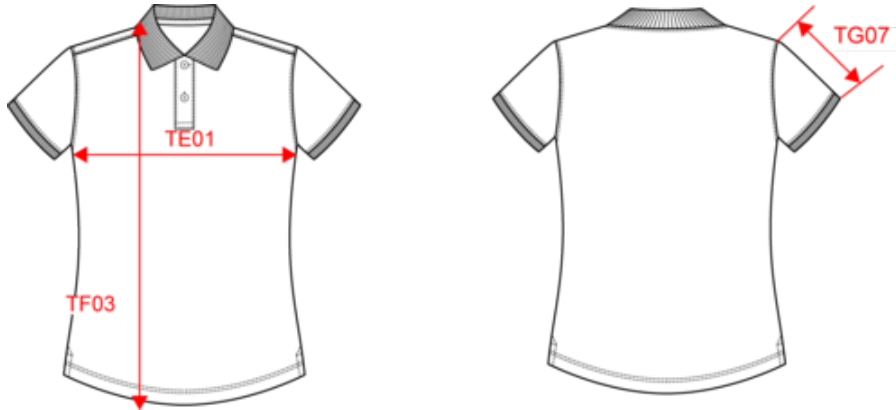

65% polyester/35% cotton. Combed cotton, piqué knit. Washable at 60°C. Anti-bacterial and anti-pilling treatment. Placket with 2 matching buttons. Ribbed collar with contrasting taped neck. Ribbed cuffs. Side slits with contrasting tape for extra comfort. Twin needle finishing at hem. Suitable for professional use. Average weight size M : 174g.

Ladies' short-sleeved polo shirt

Dimensions (cm)

Measurements in cm	XS	S	M	L	XL	XXL	3XL
TE01 - 1/2 chest width at 1.5cm below armhole	43.00	46.00	49.00	52.00	55.00	58.00	61.00
TF03 - Front total height from HSP	60.00	62.00	64.00	66.00	68.00	70.00	72.00
TG07 - Short sleeve length	15.00	15.75	16.50	17.25	18.00	18.75	19.50