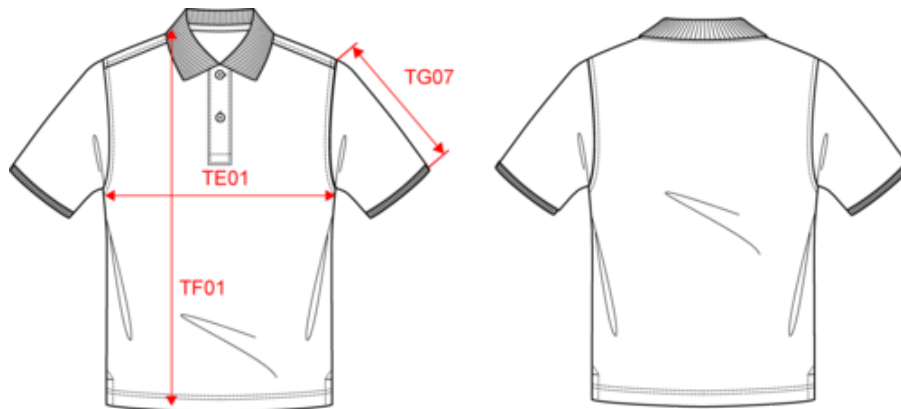

About

- Enzyme-washed for a perfectly clear and smooth printing surface.
- No label: 100% customisable for your brand.
- Comfortable piqué knit.

100% organic cotton. Straight fit. Combed cotton. Piqué knit. Enzyme-washed. Side slits. 1 x 1 rib neckline and cuffs. Two-button placket with ribbed finish. Pearly contrasting recycled plastic buttons. Tone-on-tone taped neck finish in the main material inside the collar. Backing at the shoulders in the main material. Twin-needle finish on bottom hem.

CO 100717
IFTH
www.oeko-tex.com

NS207
Eco-friendly men's piqué polo shirt

Dimensions (cm)

Measurements in cm	S	M	L	XL	XXL	3XL	4XL
TE01 - 1/2 chest width at 1.5cm below armhole	50.00	53.00	56.00	59.00	62.00	65.00	68.00
TF01 - Total height from HSP	70.00	72.00	74.00	76.00	78.00	80.00	82.00
TG07 - Short sleeve length	21.50	22.25	23.00	23.75	24.50	25.25	26.00