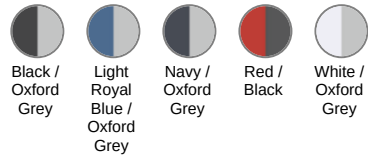

Customs code

61061000

Also available in version

K258