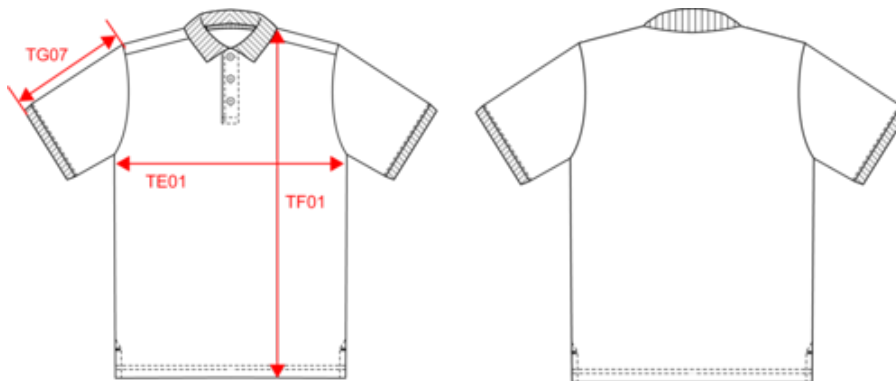

Measurements in cm	XS	S	M	L	XL	XXL	3XL
TE01 - 1/2 chest width at 1.5cm below armhole	47.00	50.00	53.00	56.00	59.00	62.00	65.00
TF01 - Total height from HSP	68.00	70.00	72.00	74.00	76.00	78.00	80.00
TG07 - Short sleeve length	21.00	21.75	22.50	23.25	24.00	24.75	25.50