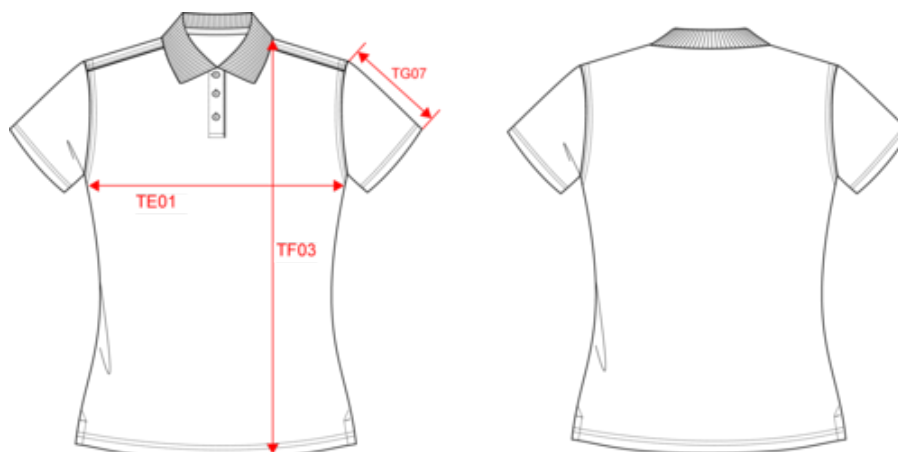

PA481

Ladies' short-sleeved polo shirt

- 100% polyester interlock: incredibly resistant, lightweight and breathable.
- Quick-drying fabric.
- Contrasting taped neckline and side slits.

100% polyester interlock. Quick-drying fabric. Ribbed collar. 3 button placket. Contrast taped neck and side slits. Contrast piping at shoulders. Twin needle finishing at the cuffs and hem. Average weight size M : 114g.

PROACT[®]

PA481

Ladies' short-sleeved polo shirt

Dimensions (cm)

Measurements in cm	XS	S	M	L	XL	XXL
TE01 - 1/2 chest width at 1.5cm below armhole	43.00	46.00	49.00	52.00	55.00	58.00
TF03 - Front total height from HSP	61.00	63.00	65.00	67.00	69.00	71.00
TG07 - Short sleeve length	12.00	13.00	14.00	15.00	16.00	17.00