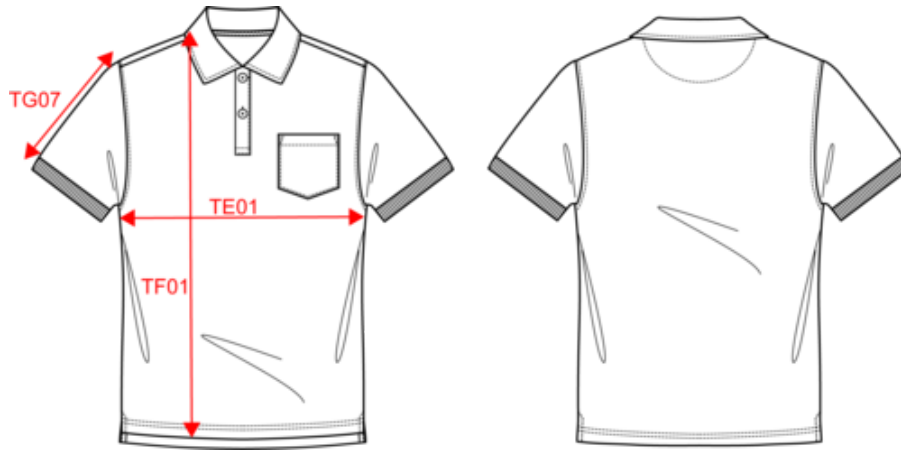

### Colours

### Certifications

**NS227**  
Eco-friendly men's Terry Towel polo shirt

**Dimensions (cm)**

Measurements in cm	XS	S	M	L	XL	XXL	3XL
TE01 - 1/2 chest width at 1.5cm below armhole	47.00	50.00	53.00	56.00	59.00	62.00	65.00
TF03 - Front total height from HSP	67.00	69.00	71.00	73.00	75.00	77.00	79.00
TG07 - Short sleeve length	20.75	21.50	22.25	23.00	23.75	24.50	25.25