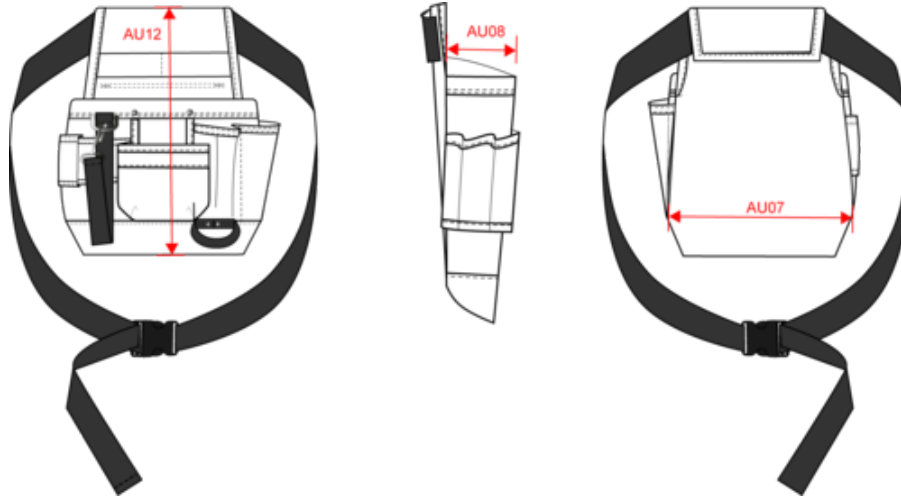

### Dimensions (cm)

Measurements in cm	One Size
AU07 - Total width	23.00
AU08 - Depth of top part	7.00
AU12 - Total height	30.00

WKI0304