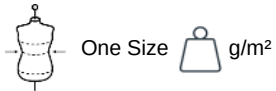

## Tool bag with belt

- Perfect for easily carrying tools while keeping your hands free.
- Methodical storage of tools and easy, quick and permanent access.
- Easy to personalise.

100% polyester. Tool sleeve with 8 compartments and an adhesive tape holder. Adjustable belt with buckle is included. Open front pocket with easy decoration access. Average weight size L : 320g.