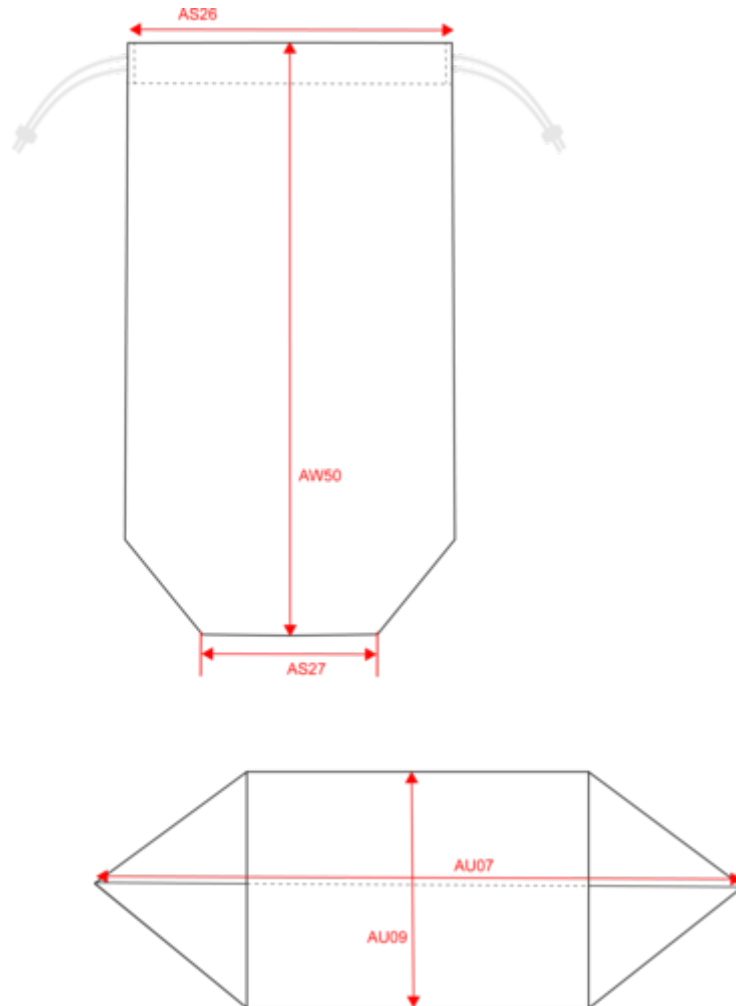

KI0726

Bottle carrier with Christmas patterns

- Natural hessian: reusable and hard-wearing bottle carrier.
- Ideal as a gift or for decoration.

100% jute. Slide fastening. Also ideal for champagne bottles. Average weight size L : 75g.

Certifications

More information

Logistic

Country of origin

Customs code

KI0726

Bottle carrier with Christmas patterns

Dimensions (cm)

Measurements in cm	One Size
AS26 - 1/2 top width	22.00
AS27 - 1/2 bottom width	13.00
AU07 - Total width	22.50
AU09 - Depth of bottom part	11.00
AW50 - Total length	36.00

KI0726

Bottle carrier with Christmas patterns

Dark Green

RVB :
Pantone C :
Pantone TCX :

Logistic

1

150

Sizes	Width (cm)	Height (cm)	Length (cm)	Net weight (kg)	Gross weight (kg)	Pieces/Box	Pieces/Bundle
One Size	49.00000	50.00000	39.00000	11.26000	13.26000	150	1