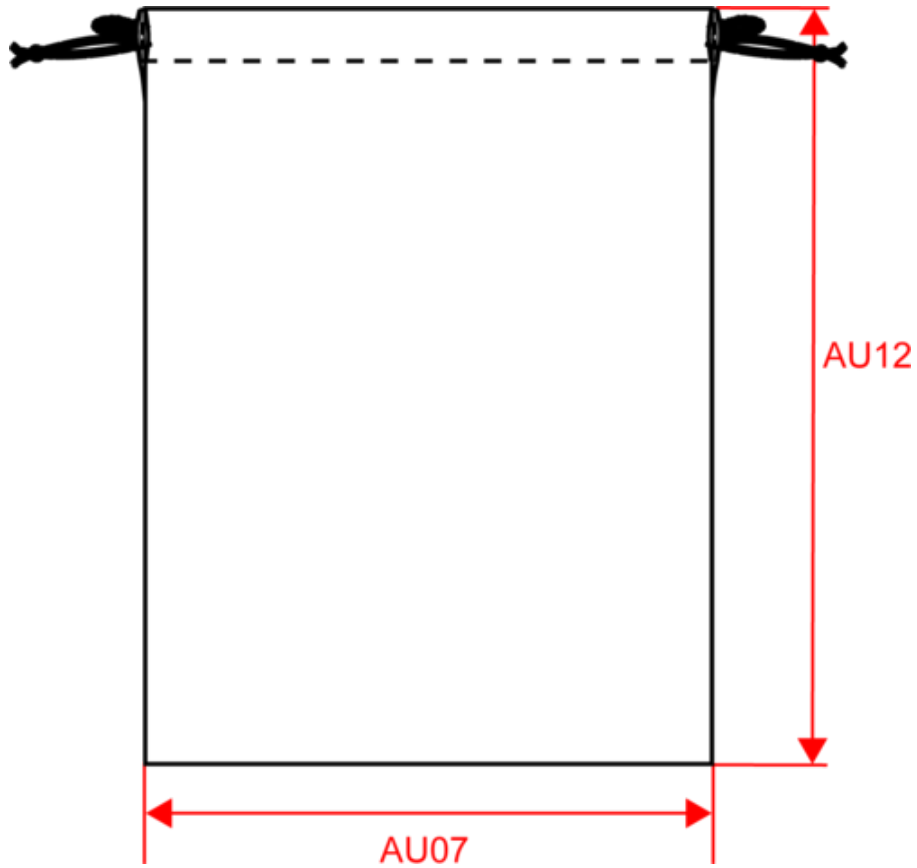

KI0747

Cotton bag with drawcord closure

- Resistant and easy to decorate.
- Rope drawstring fastening, aesthetic and practical.
- Large size.

100% cotton, bag with drawcord closure. Average weight size L : 130g.

Measurements in cm	S	M	L	XL
AU07 - Total width	13.00	23.00	38.00	40.00
AU12 - Total height	15.00	25.00	45.00	62.00

KI0747

Cotton bag with drawcord closure

Colours information

Black

RVB : 35,35,37
Pantone C : Black
Pantone TCX : 19-4004TCX

Cherry Red

RVB : 147,2,38
Pantone C : 7427C / -
Pantone TCX : 19-1862TCX / -

Natural

RVB : 229,227,215
Pantone C : 7534C
Pantone TCX : 12-0404TCX

Logistic

1

100

Sizes	Width (cm)	Height (cm)	Length (cm)	Net weight (kg)	Gross weight (kg)	Pieces/Box	Pieces/Bundle
S	34.00	26.00	30.00	5.70000	8.20000	300	0
M	27.00	40.00	50.00	10.00000	12.50000	200	1
L	42.00	22.00	48.00	10.50000	12.50000	100	1
XL	33.00	40.00	44.00	7.20000	9.20000	50	1