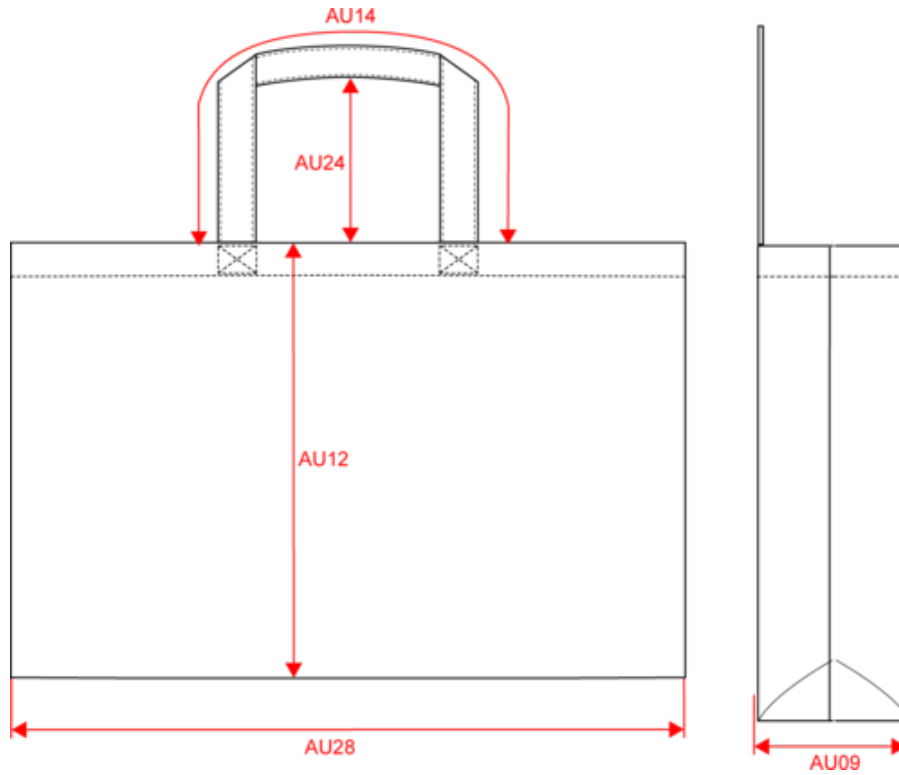

KI3212

Large "evergreen" shopper

- Large capacity with flat base and gusset.
- Matching sturdy cotton handles.
- Unique faded effect with colour variations.

100% cotton. Large rectangular bag with flat bottom and wide gusset. Handles in the same material as the bag. Large inner capacity. Faded products are unique and may have slight variations in colour. Average weight size L : 272g.

Certifications

More information

Logistic

Country of origin

Customs code

KI3212

Large "evergreen" shopper

Dimensions (cm)

Measurements in cm	One Size
AU09 - Depth of bottom part	14.00
AU12 - Total height	37.00
AU14 - Handle length	70.00
AU24 - Handle height	30.00
AU28 - Bottom width	49.00

KI3212

Large "evergreen" shopper

Colours information

Logistic  1  40

Sizes	Width (cm)	Height (cm)	Length (cm)	Net weight (kg)	Gross weight (kg)	Pieces/Box	Pieces/Bundle
One Size	42.00000	25.00000	52.00000	11.20000	13.20000	40	1