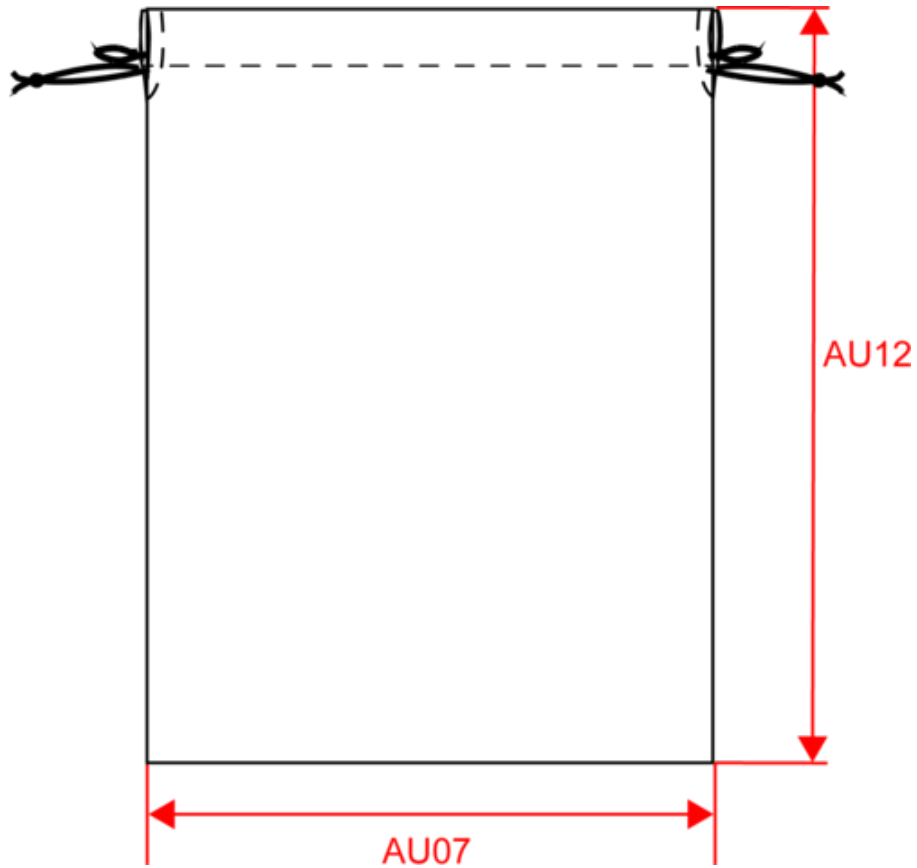

### Dimensão

Measurements in cm	One Size
AU07 - Total width	38.00
AU12 - Total height	44.00

KI0735