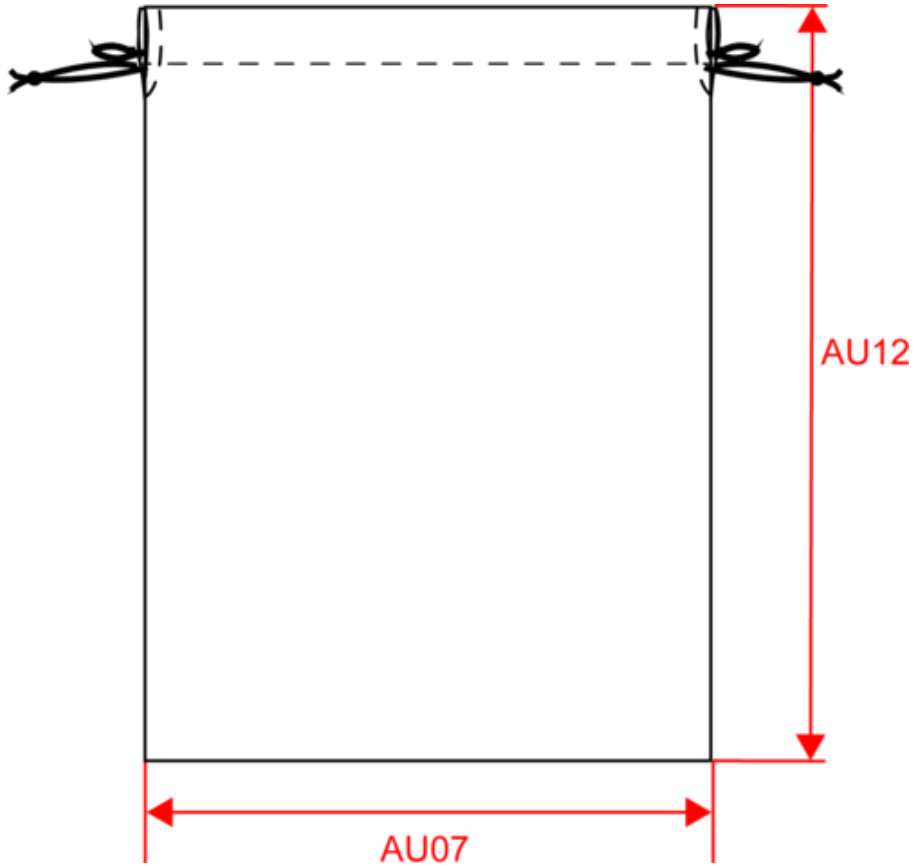

KI0735

Drawstring bag with Christmas patterns

- Ideal for decoration access.
- Original and festive patterns.

100% cotton. Drawstring fastening. Average weight size L : 90g.

Certifications

More information

Logistic

Country of origin

Customs code

KI0735

Drawstring bag with Christmas patterns

Dimensions (cm)

Measurements in cm	One Size
AU07 - Total width	38.00
AU12 - Total height	44.00

KI0735