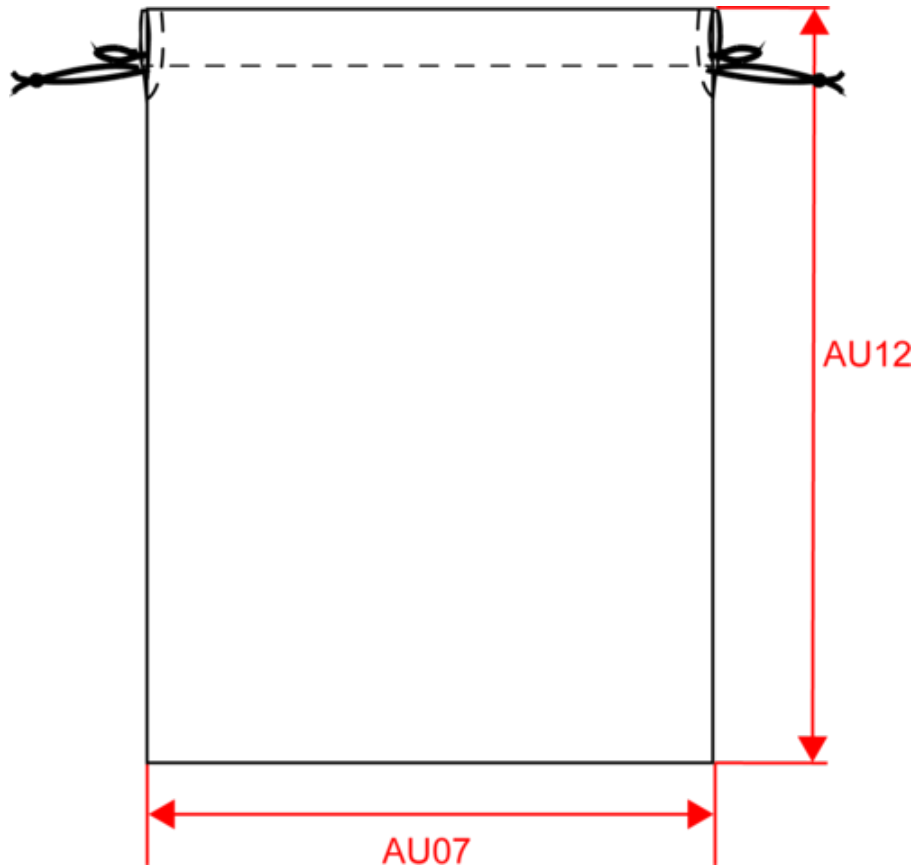

### Dimensiones

Measurements in cm	One Size
AU07 - Total width	38.00
AU12 - Total height	44.00

KI0735