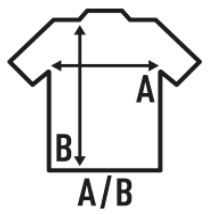

UNISEX URBAN BEACH

Unisex tank top and swimmer's back, 100% cotton and removable label. Tank top ideal for the beach or for sports. Available in 7 colors and from size XS to XL.

Details:

- Self-fabric collar and armholes.
- Racerback.
- Braided low sleeve opening.
- 150 - 155 g/m² approx.
- 100% Cotton
- Fluor - 100% Polyester
- Removable label

100% Cotton. Weight: 150-155 g/m² approx.

Box 50

Pack 50

SIZE

EU	XS	S	M	L	XL
Width	48 cm 18.9"	50 cm 19.7"	52 cm 20.5"	54 cm 21.3"	56 cm 22"
Length	70 cm 27.6"	72 cm 28.3"	74 cm 29.1"	76 cm 29.9"	78 cm 30.7"