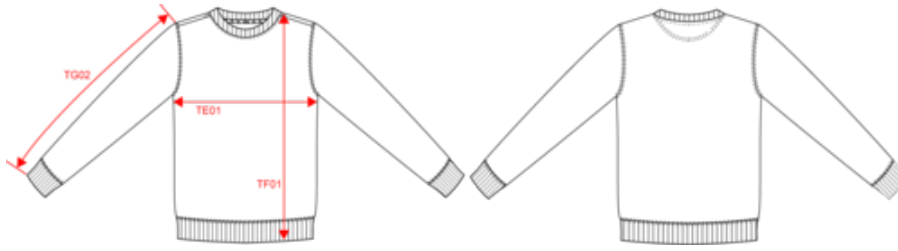

About

- Wide choice of colours.
- 3-yarn LSF (Low Shrinkage Fleece) design: hard-wearing and wash-resistant.
- Soft feel and smooth surface.

85 % organic cotton / 15 % post-consumer recycled polyester. Ringspun combed cotton. Straight fit. Enzyme washed. 3-ply brushed fleece, LSF (Low Shrinkage Fleece: pre-shrunk fleece). 1/2 circle in the back. 1 x 1 rib neckline, bottom hem and cuffs. Double over stitching on cuffs, armholes, bottom hem. Single over stitching on neckline. Taped neck inside at the back.

Certifications

**NS400**  
Eco-friendly unisex round neck sweatshirt

Dimensions (cm)

Measurements in cm	XXS	XS	S	M	L	XL	XXL	3XL	4XL
TE01 - 1/2 chest width at 1.5cm below armhole	46.00	49.00	52.00	55.00	58.00	61.00	64.00	67.00	70.00
TF01 - Total height from HSP	66.00	68.00	70.00	72.00	74.00	76.00	78.00	80.00	82.00
TG02 - Long sleeve length	62.00	63.00	64.00	65.00	66.00	67.00	68.00	69.00	70.00