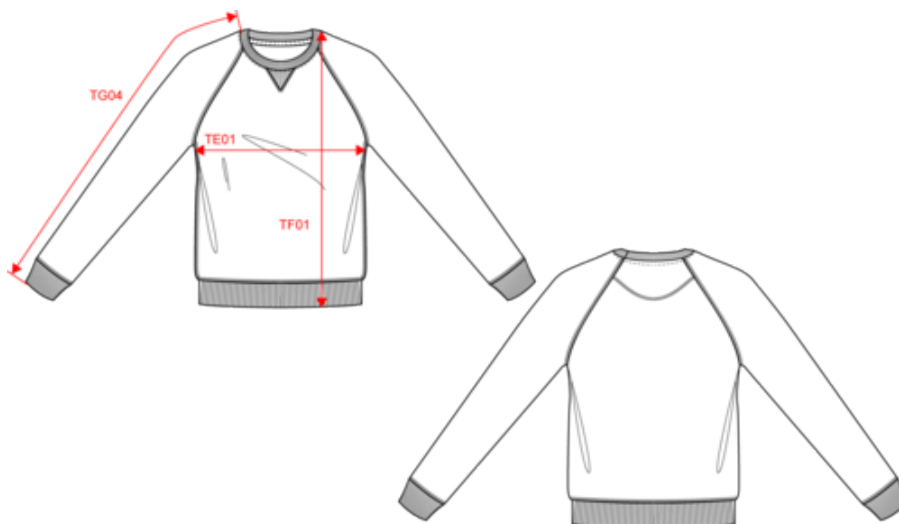

# KARIBAN

K480

Men's organic cotton crew neck raglan sleeve sweatshirt

Dimensions (cm)

Measurements in cm	S	M	L	XL	XXL	3XL
TE01 - 1/2 chest width at 1.5cm below armhole	51.00	54.00	57.00	60.00	63.00	66.00
TF01 - Total height from HSP	70.00	72.00	74.00	76.00	78.00	80.00
TG04 - Raglan long sleeve length	76.00	77.75	79.50	81.25	83.00	84.75