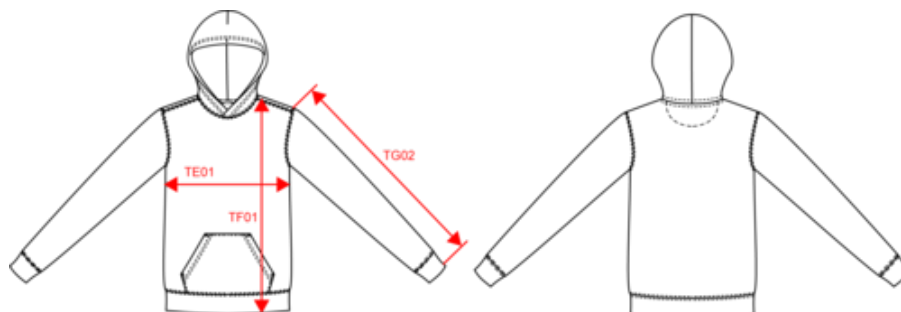

85% cotton/15% polyester. Made from 85% organic cotton and 15% post-consumer recycled polyester. 100% cotton outer surface. LSF (Low Shrinkage Fleece) 3-thread brushed fleece. Combed cotton. Enzyme-washed. Straight fit. 1x1 ribbed neck, cuffs and hem in tubular assembling for a better finish. Kangaroo pocket. Lined hood with 180 gr 100% cotton Jersey. Matching jersey taped neck and half-moon finish inside neck. Twin needle stitching at neck, cuffs and hem. No brand label at neck, size tab only for ease of rebranding. Average weight size 8/10 : 328g.

K4029

Kids' eco-friendly hooded sweatshirt

Dimensions (cm)

Measurements in cm	4/6 ans	6/8 ans	8/10 ans	10/12 ans	12/14 ans
TE01 - 1/2 chest width at 1.5cm below armhole	36.70	38.40	41.00	44.50	48.00
TF01 - Total height from HSP	45.90	50.70	55.50	60.30	65.10
TG02 - Long sleeve length	40.65	44.85	49.25	53.85	58.45