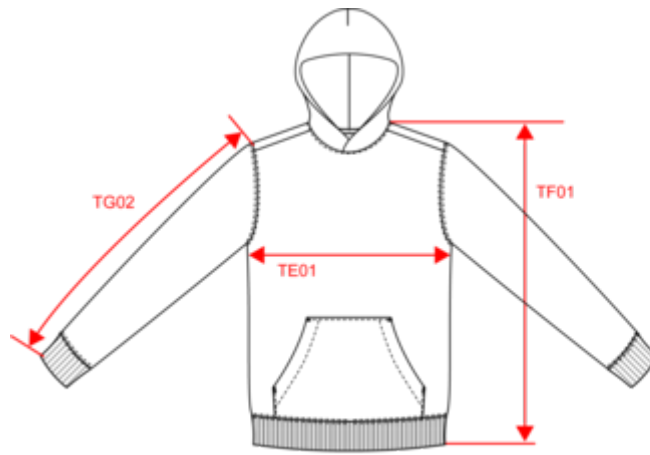

NS404
Eco-friendly kids' hooded sweatshirt

Dimensions (cm)

Measurements in cm	4/6 ans	6/8 ans	8/10 ans	10/12 ans	12/14 ans
TE01 - 1/2 chest width at 1.5cm below armhole	36.70	38.40	41.00	44.50	48.00
TF01 - Total height from HSP	45.90	50.70	55.50	60.30	65.10
TG02 - Long sleeve length	40.65	44.85	49.25	53.85	58.45