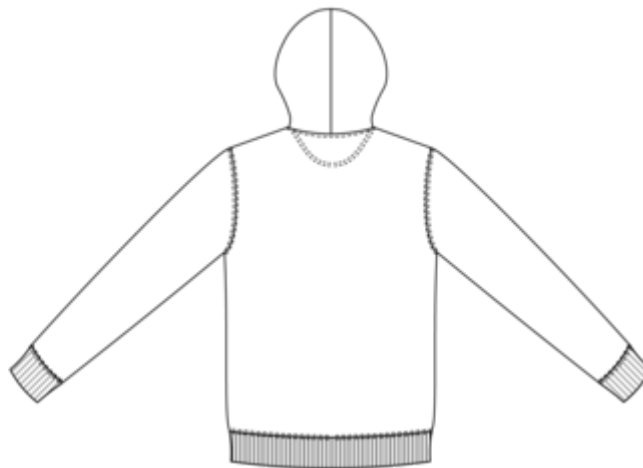

NS404
Eco-friendly kids' hooded sweatshirt

Dimensions (cm)

Measurements in cm	4/6 ans	6/8 ans	8/10 ans	10/12 ans	12/14 ans
TE01 - 1/2 chest width at 1.5cm below armhole	36.70	38.40	41.00	44.50	48.00
TF01 - Total height from HSP	45.90	50.70	55.50	60.30	65.10
TG02 - Long sleeve length	40.65	44.85	49.25	53.85	58.45