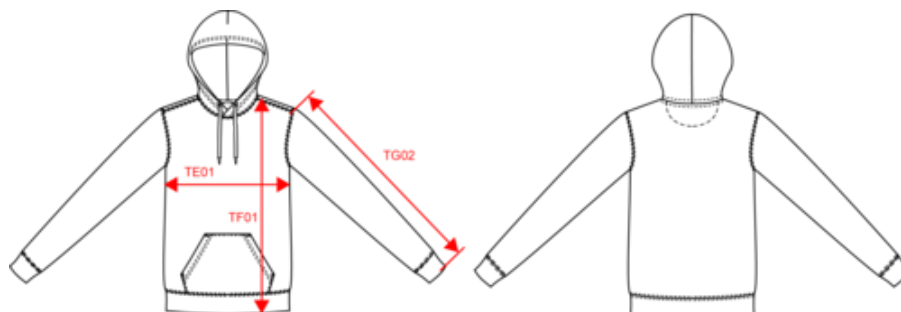

## Dimensão

Measurements in cm	XS	S	M	L	XL	XXL
TE01 - 1/2 chest width at 1.5cm below armhole	45.00	48.00	51.00	54.00	57.00	60.00
TF01 - Total height from HSP	61.50	63.50	65.50	67.50	69.50	71.50
TG02 - Long sleeve length	60.00	61.00	62.00	63.00	64.00	65.00