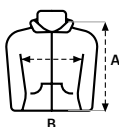

Kangaroo pocket with fine binding finish and reinforced seams

Non-deformable waistband and cuffs in Jersey fabric 2X1 with elastane

Reinforced herringbone inner neck tape

Unisex sizes: BYRON

COLOUR LINK
BYRON
AVALON
AVALON KIDS
SIDNEY
SIDNEY KIDS

 Removable label

 20 pieces per box

 5 pieces per bag

	1/2	3/4	5/6	7/8	9/11	12/14
A	38	42	48	54	58	62
B	34	36	39	42	45	48

Measurements in cm. Tolerance +/- 5%

COLOURS KIDS' SWEATSHIRTS

-  100 White
-  602 Bottle Green
-  202 Heather Grey
-  600 Kelly Green
-  201 Dark Grey
-  309 Ivory
-  200 Black
-  311 Summer Yellow NEW
-  509 Blue Fog
-  301 Orange
-  510 Denim Blue
-  400 Red
-  500 Navy
-  415 Crimson NEW
-  502 Royal Blue
-  403 Wine
-  613 Sage
-  410 Pale Rose
-  614 Teal NEW