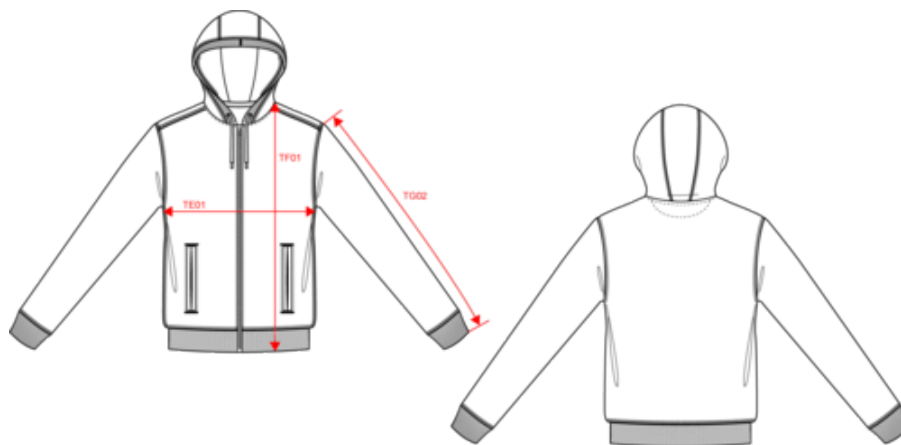

## Dimensão

Measurements in cm	XXS	XS	S	M	L	XL	XXL	3XL	4XL
TE01 - 1/2 chest width at 1.5cm below armhole	46.00	49.00	52.00	55.00	58.00	61.00	64.00	67.00	70.00
TF01 - Total height from HSP	66.00	68.00	70.00	72.00	74.00	76.00	78.00	80.00	82.00
TG02 - Long sleeve length	61.50	62.50	63.50	64.50	65.50	66.50	67.50	68.50	69.50