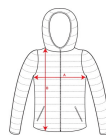

SCHEME

QUANTITIES

	Box	Pack
Adults:	20 un.	1 un.