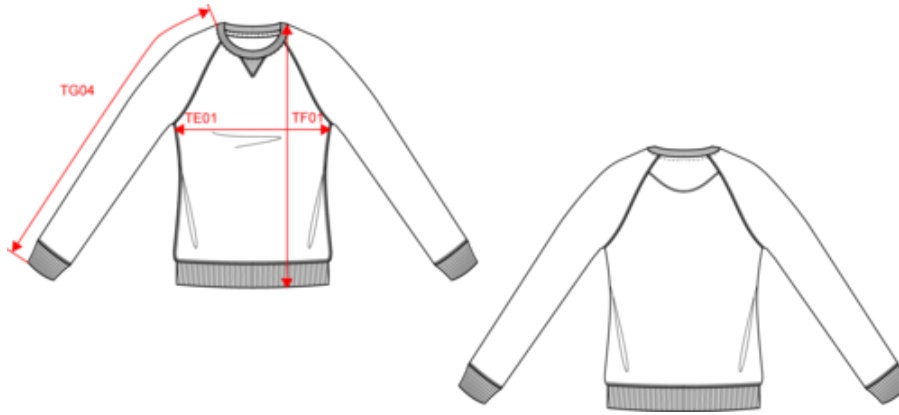

KARIBAN

K481

Ladies' organic cotton crew neck raglan sleeve sweatshirt

- Fashionable fit, environmentally friendly and incredibly comfortable.
- Low shrinkage fabric.
- Organic Collection. NO LABEL.

Colors Snow Grey, Sage and Lemon Yellow : 80% cotton / 20% polyester. Made from 80% organic cotton and 20% recycled polyester. Colors Black, French Navy Heather, Grey Heather, Mossy Green, Navy, Ocean Blue Heather, Red, Storm Grey and Wine Heather : 80% cotton / 20% polyester. Made from 80% organic cotton. Non brushed fleece (French Terry). LST (Low Shrinkage Terry). Fashionable fit. Ribbed collar, hem and cuffs. Herringbone tape at inner collar and V-stitch inset. No brand label, size tabe only for ease of customisation. Average weight size M : 365g.

K481

Ladies' organic cotton crew neck raglan sleeve sweatshirt

Dimensions (cm)

Measurements in cm	XS	S	M	L	XL	XXL
TE01 - 1/2 chest width at 1.5cm below armhole	45.00	48.00	51.00	54.00	57.00	60.00
TF01 - Total height from HSP	61.00	63.00	65.00	67.00	69.00	71.00
TG04 - Raglan long sleeve length	68.50	70.25	72.00	73.75	75.50	77.25