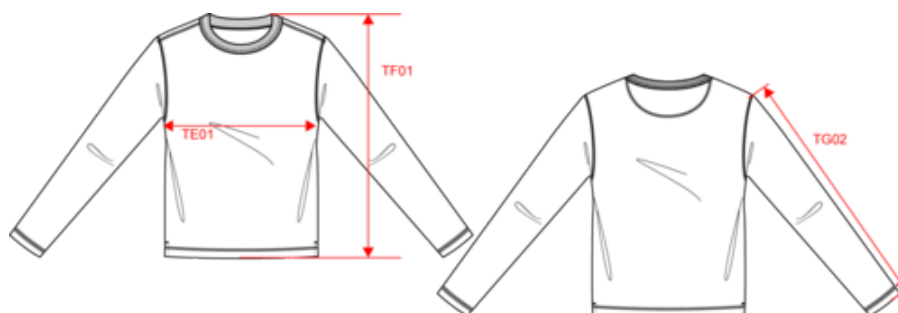

Codigo de aduanas

61102099

Colores

Washed Cream Coffee
 Washed Ivory
 Washed Lemon Citrus
 Washed Navy Blue
 Washed Sea Water
 Washed Sienna
 Washed Slate

Certificaciones

Dimensiones

Measurements in cm	XXS	XS	S	M	L	XL	XXL	3XL
TE01 - 1/2 chest width at 1.5cm below armhole	46.00	49.00	52.00	55.00	58.00	61.00	64.00	67.00
TF01 - Total height from HSP	65.00	67.00	69.00	71.00	73.00	75.00	77.00	79.00
TG02 - Long sleeve length	60.50	61.50	62.50	63.50	64.50	65.50	66.50	67.50