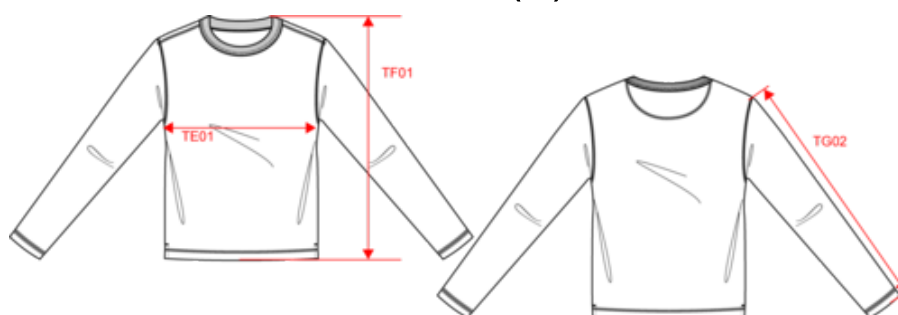

PT - Portugal

Code douanier

61102099

Couleurs

 Washed Cream Coffee
 Washed Ivory
 Washed Lemon Citrus
 Washed Navy Blue
 Washed Sea Water
 Washed Sienna
 Washed Slate

Certifications

Dimensions (cm)

Mesures en cm	XXS	XS	S	M	L	XL	XXL	3XL
TE01 - 1/2 largeur poitrine à 1.5cm de l'emmanchure	46.00	49.00	52.00	55.00	58.00	61.00	64.00	67.00
TF01 - Hauteur totale de l'HSP	65.00	67.00	69.00	71.00	73.00	75.00	77.00	79.00
TG02 - Longueur manche longue	60.50	61.50	62.50	63.50	64.50	65.50	66.50	67.50