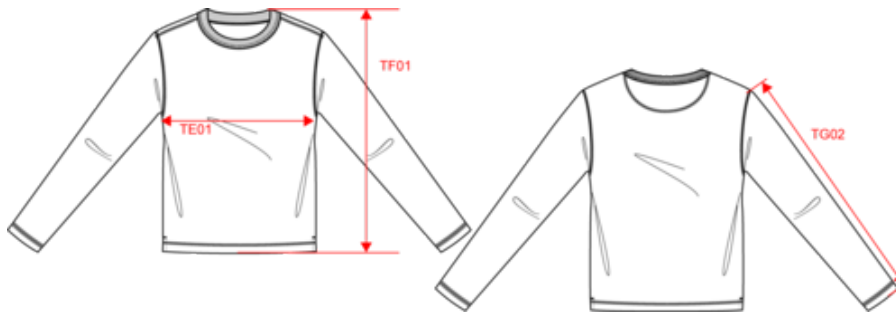

PT - Portugal

Customs code

 61102099

Colours

-  Washed Cream Coffee
-  Washed Ivory
-  Washed Lemon Citrus
-  Washed Navy Blue
-  Washed Sea Water
-  Washed Sienna
-  Washed Slate

Certifications

NS418

Eco-friendly unisex washed effect French Terry round neck sweatshirt

Dimensions (cm)

Measurements in cm	XXS	XS	S	M	L	XL	XXL	3XL
TE01 - 1/2 chest width at 1.5cm below armhole	46.00	49.00	52.00	55.00	58.00	61.00	64.00	67.00
TF01 - Total height from HSP	65.00	67.00	69.00	71.00	73.00	75.00	77.00	79.00
TG02 - Long sleeve length	60.50	61.50	62.50	63.50	64.50	65.50	66.50	67.50