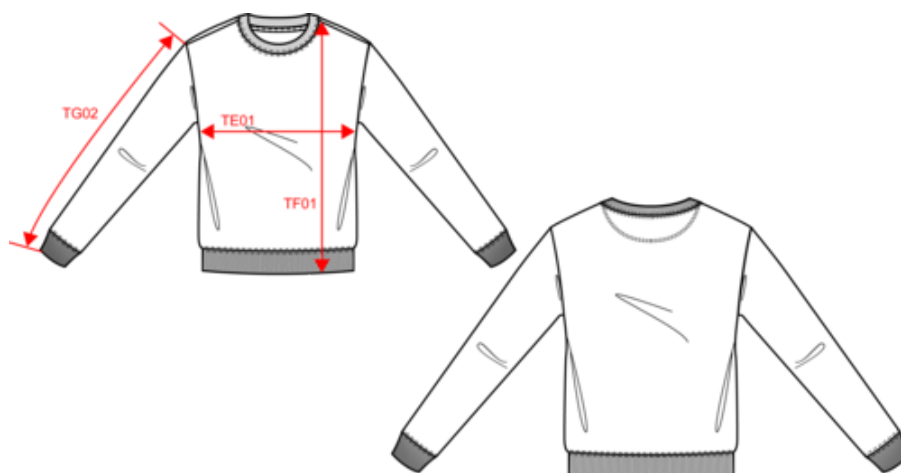

### Certifications

Made with 85% Organic materials.  
Certified by Ecocert Greenlife  
EGL N°183960 / TOPTEX France

CO 100717  
IFTH  
www.oeko-tex.com

Dimensions (cm)

Mesures en cm	XXS	XS	S	M	L	XL	XXL	3XL
TE01 - 1/2 largeur poitrine à 1.5cm de l'emmanchure	49.00	52.00	55.00	58.00	61.00	64.00	67.00	70.00
TF01 - Hauteur totale de l'HSP	65.00	67.00	69.00	71.00	73.00	75.00	77.00	79.00
TG02 - Longueur manche longue	54.00	54.75	55.50	56.25	57.00	57.75	58.50	59.25