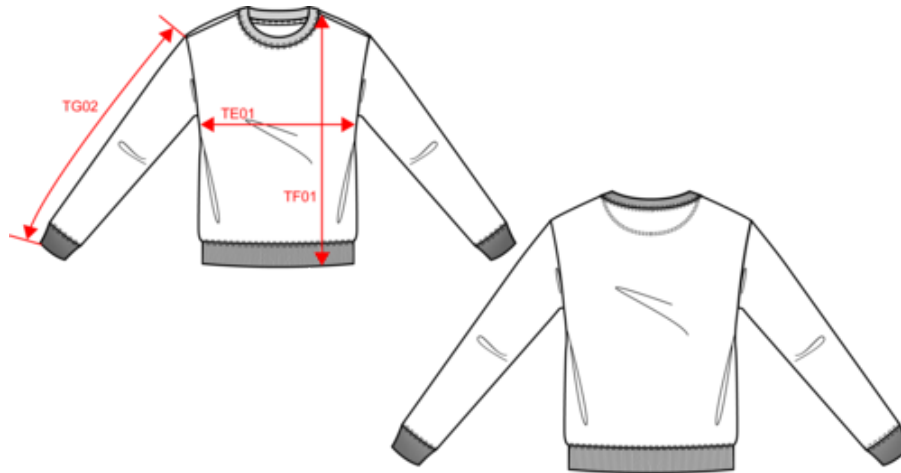

**About**

- Made from more eco-friendly and more ethical organic cotton.
- No label: 100% customisable for your project.
- Soft and smooth feel.

85 % organic cotton / 15 % post-consumer recycled polyester. Ringspun combed cotton. Enzyme washed. Oversized cut with dropped shoulders. Brushed 3-ply fleece, LSF (Low Shrinkage Fleece). 1/2 circle in the back. 2 x 1 rib neck, bottom hem and cuffs. Double overlaid over stitching on neck, cuffs and bottom hem. Tone-on-tone inner herringbone inner taped neck.

BD - Bangladesh

**Customs code**

 61102099

**Colours**

**Certifications**

Dimensions (cm)

Measurements in cm	XXS	XS	S	M	L	XL	XXL	3XL
TE01 - 1/2 chest width at 1.5cm below armhole	49.00	52.00	55.00	58.00	61.00	64.00	67.00	70.00
TF01 - Total height from HSP	65.00	67.00	69.00	71.00	73.00	75.00	77.00	79.00
TG02 - Long sleeve length	54.00	54.75	55.50	56.25	57.00	57.75	58.50	59.25