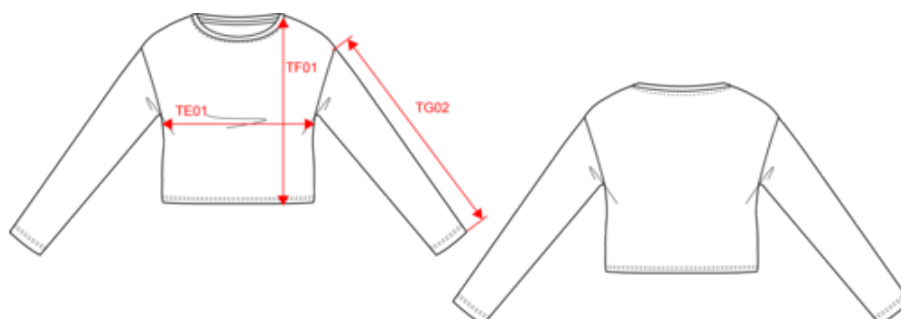

## Dimensiones

Measurements in cm	S/M	L/XL
TE01 - 1/2 chest width at 1.5cm below armhole	65.00	71.00
TF01 - Total height from HSP	60.00	63.50
TG02 - Long sleeve length	43.00	44.00