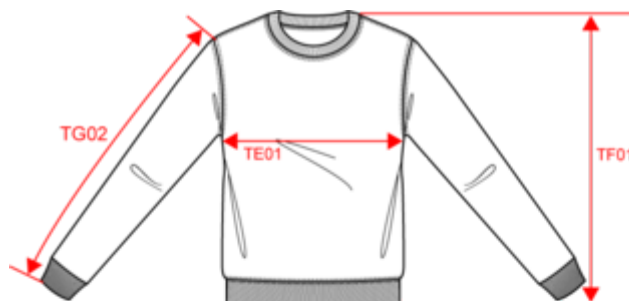

## Dimensiones

Measurements in cm	XS	S	M	L	XL	XXL	3XL	4XL
TE01 - 1/2 chest width at 1.5cm below armhole	49.00	52.00	55.00	58.00	61.00	64.00	67.00	70.00
TF01 - Total height from HSP	69.00	71.00	73.00	75.00	77.00	79.00	81.00	83.00
TG02 - Long sleeve length	59.00	60.50	62.00	63.50	65.00	66.50	68.00	69.50