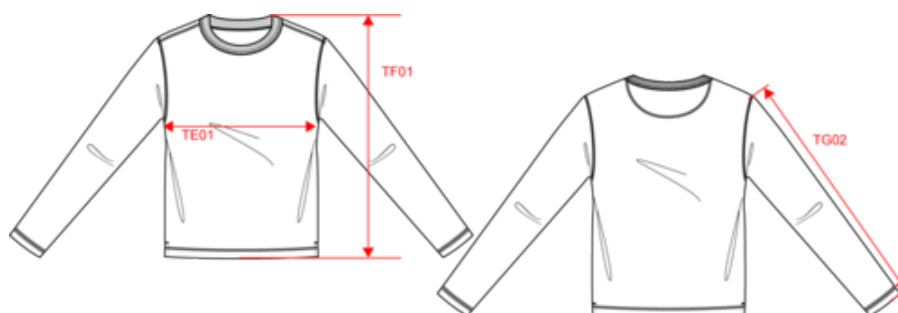

Código aduaneiro

61102099

Cores

Washed Cream Coffee
 Washed Ivory
 Washed Lemon Citrus
 Washed Navy Blue
 Washed Sea Water
 Washed Sienna
 Washed Slate

Certificações

NS418

Sweatshirt eco-responsável decote redondo com aspecto lavado French Terry unissexo

Dimensão

| Measurements in cm | XXS | XS | S | M | L | XL | XXL | 3XL | 4XL |
|---|-------|-------|-------|-------|-------|-------|-------|-------|-----|
| TE01 - 1/2 chest width at 1.5cm below armhole | 46.00 | 49.00 | 52.00 | 55.00 | 58.00 | 61.00 | 64.00 | 67.00 | |
| TF01 - Total height from HSP | 65.00 | 67.00 | 69.00 | 71.00 | 73.00 | 75.00 | 77.00 | 79.00 | |
| TG02 - Long sleeve length | 60.50 | 61.50 | 62.50 | 63.50 | 64.50 | 65.50 | 66.50 | 67.50 | |