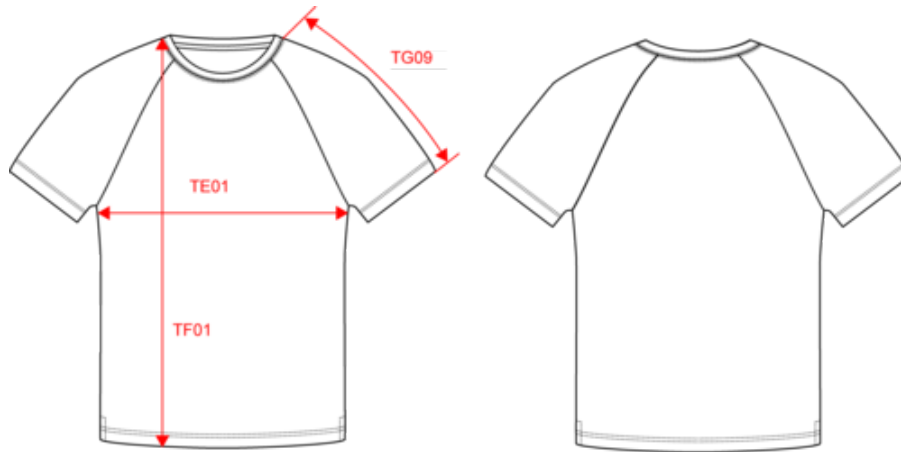

KARIBAN

K330

Baseball > Short-sleeved two-tone t-shirt

- Raglan sleeves for greater freedom of movement.
- 18 available colourways.
- Made from 100% cotton.

100% cotton. Neck with elastane. Side slits. Twin needle finishing.
Average weight size L : 152g.

K330

Baseball > Short-sleeved two-tone t-shirt

Dimensions (cm)

Measurements in cm	S	M	L	XL	XXL	3XL
TE01 - 1/2 chest width at 1.5cm below armhole	50.00	53.00	56.00	59.00	62.00	65.00
TF01 - Total height from HSP	70.20	72.20	74.20	76.20	78.20	80.20
TG09 - Raglan short sleeve length	36.50	38.25	40.00	41.75	43.50	45.25