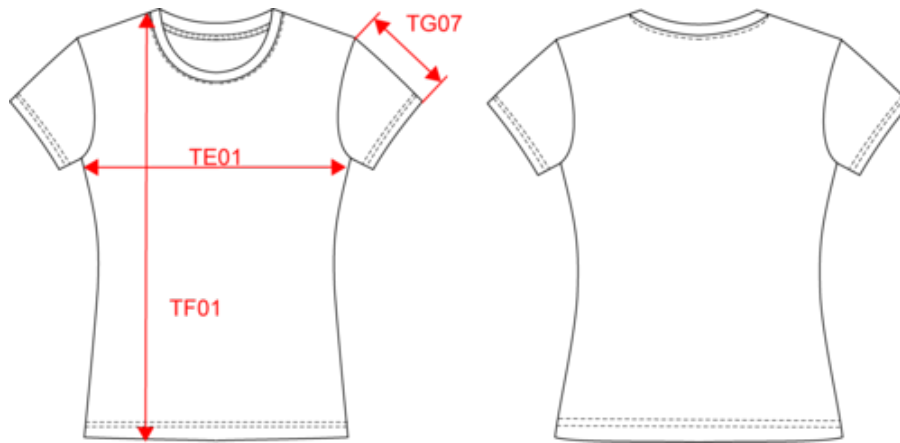

KARIBAN

K3034

Ladies Organic crew neck sailor T-shirt

- No label: 100 % customisable for your brand.
- Combed cotton: clothing durability over time.
- Enzyme washing: soft and comfortable fabric.

100% cotton. This T-shirt is made from 100% organic combed cotton. Straight fit. Soft fabric. Ribbed crew neckline. Knitted stripes. Taped neck. Twin needle finish at cuffs and hem. No brand label at neck, size tab only for ease of rebranding. Average weight size M : 112g.

K3033

K3035

KARIBAN

K3034

Ladies Organic crew neck sailor T-shirt

Dimensions (cm)

Measurements in cm	XS	S	M	L	XL	XXL
TE01 - 1/2 chest width at 1.5cm below armhole	43.00	46.00	49.00	52.00	55.00	58.00
TF03 - Front total height from HSP	61.00	63.00	65.00	67.00	69.00	71.00
TG07 - Short sleeve length	16.00	16.75	17.50	18.25	19.00	19.75

Red Stripe

RVB : 198,12,48
Pantone C : 1795C
Pantone TCX :
18-1763TCX

White

RVB : 236,236,252
Pantone C : White
Pantone TCX :
11-0601TCX

Royal Blue Stripe

RVB :
Pantone C :
Pantone
TCX :

Logisti  10  50

Sizes	Width (cm)	Height (cm)	Length (cm)	Net weight (kg)	Gross weight (kg)	Pieces/Box	Pieces/Bundle
XS	40.00000	18.00000	60.00000	6.90000	8.00000	50	10
S	40.00000	18.00000	60.00000	7.20000	8.30000	50	10
M	40.00000	18.00000	60.00000	7.50000	8.60000	50	10
L	40.00000	20.00000	60.00000	7.80000	8.90000	50	10
XL	40.00000	20.00000	60.00000	8.10000	9.20000	50	10
XXL	40.00000	20.00000	60.00000	8.40000	9.50000	50	10