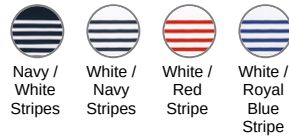

Customs code

61091000