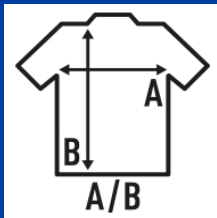

Details:

- Tubular fit.
- Double needle stitching in sleeves and bottom hem for extra durability.
- Shoulder-to-shoulder taping.
- Ribbed collar with elastane.
- CM and Fluor side-seamed.
- 3XL: BK, NY, RB, WH, RD, OR, SY.
- GM - 85% Cotton / 15% Viscose
- AS - 98% Cotton / 2% Viscose
- Fluor - 100% Polyester
- Heather: 65% Polyester / 35% Cotton
- DNH - 60% Cotton / 40% Polyester
- Removable label

REF: TSRA150WLT - T-Shirt 4 cm longer, prepared for dyeing.

100% preshrunk Cotton. Weight: 155 g/m<sup>2</sup> approx.

Box 100

Pack 100

SIZE

EU	XS	S	M	L	XL	XXL	XXXL	4XL	4XL
Width	48 cm 18.9"	51 cm 20.1"	53,50 cm 20.9"	56 cm 22"	58 cm 22.8"	61 cm 24"	66 cm 26"	68 cm 26.8"	68 cm 26.8"
Length	68 cm 26.8"	70 cm 27.6"	72 cm 28.3"	74 cm 29.1"	76 cm 29.9"	78 cm 30.7"	82 cm 32.3"	84 cm 33.1"	84 cm 33.1"