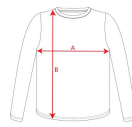

BABY CA6564

DESCRIPTION

Short-sleeve t-shirt, special for babies. Fine gauge fabric with compacted finishing. Crew neck and placket in shoulder with snap buttons from size 6m to 18 m. Size 2 years with no placket in shoulder. Side seams.

COMPOSITION

100% combed cotton, single jersey, 160 gsm.

REMARKS

*Removable label.

SIZES

Adults:: / Kids:: 6 MESES · 12 MESES · 18 MESES · 2 AÑOS

SCHEME

QUANTITIES

	Box	Pack
Kids:	100 un.	5 un.

COLORS

SIZES

Kids:	6 MESES	12 MESES	18 MESES	2 AÑOS
WIDTH (A)	24cm	26cm	28cm	30cm
LONG (B)	33cm	35cm	37cm	39cm

PRINTING TECHNIQUES AVAILABLE

CERTIFICATES