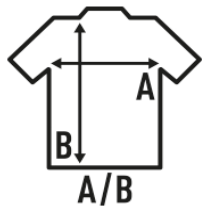

KID SUBLI UNISEX T-SHIRT

Kid's short sleeve t-shirt to sublimate. 100% polyester. Touch of cotton. Removable label.

Details:

- Double needle stitching in sleeves and bottom hem for extra durability.
- 150 g/m²
- 100% Polyester
- Removable label

100% Polyester. Weight: 150 g/m²

Box 100

Pack 100

SIZE

EU	3-4	5-6	7-8	9-11	12-14
Width	32 cm 12.6"	35,5 cm 13.8"	38 cm 15"	41 cm 16.1"	43,5 cm 16.9"
Length	44 cm 17.3"	49 cm 19.3"	52,5 cm 20.5"	58 cm 22.8"	61 cm 24"