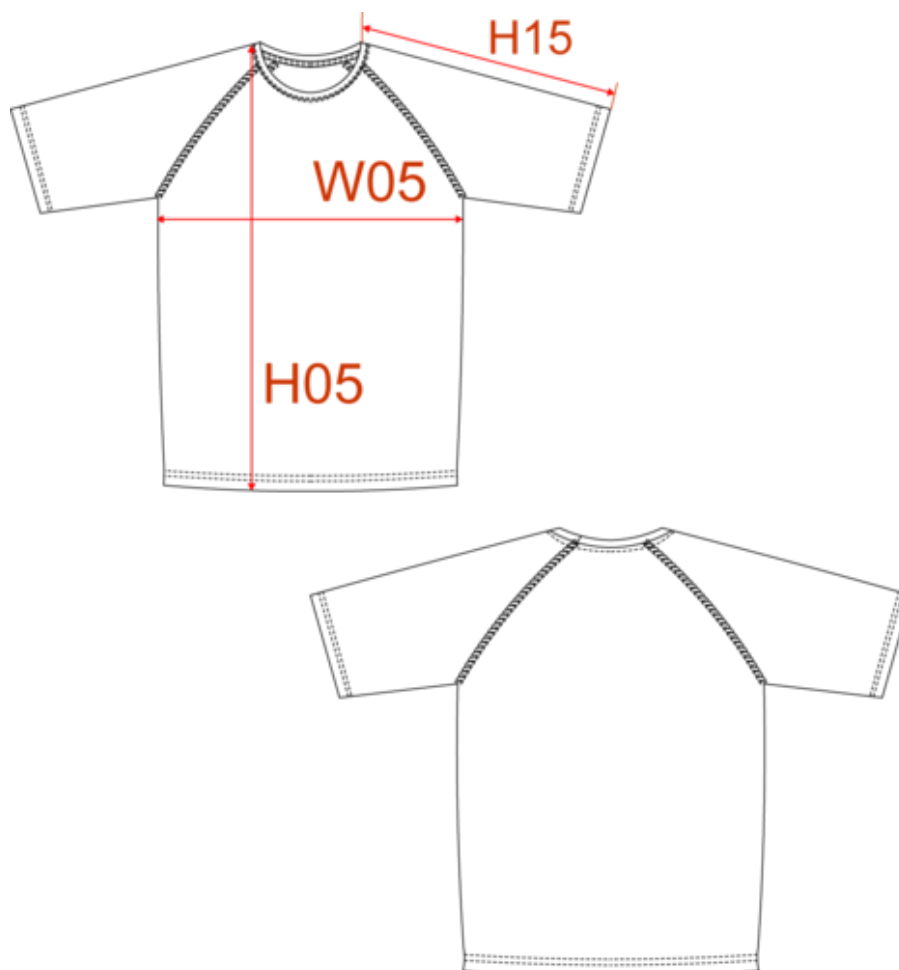

100% polyester. Made from 100% recycled polyester. Light quick-drying fabric. Straight fit. Round neckline with contrasting taped neck. Raglan sleeves with tone-on-tone topstitching. Twin-needle stitch on neckline, cuffs and hem. Tubular finish at bottom hem and cuffs. Tear-off brand label for ease of rebranding. Average weight size L : 125g.

Men's recycled round neck sports T-shirt

Dimensions (cm)

Measurements in cm	XS	S	M	L	XL	XXL	3XL
TE01 - 1/2 chest width at 1.5cm below armhole	46.00	49.00	52.00	55.00	58.00	61.00	64.00
TF01 - Total height from HSP	68.50	70.50	72.50	74.50	76.50	78.50	80.50
TG09 - Raglan short sleeve length	32.75	34.75	36.75	38.75	40.75	42.75	44.75

Logisti  10  50

Sizes	Width (cm)	Height (cm)	Length (cm)	Net weight (kg)	Gross weight (kg)	Pieces/Box	Pieces/Bundle
XS	40.00000	21.00000	60.00000	5.20000	6.30000	50	10
S	40.00000	21.00000	60.00000	5.70000	6.80000	50	10
M	40.00000	21.00000	60.00000	6.20000	7.30000	50	10
L	40.00000	21.00000	60.00000	6.70000	7.80000	50	10
XL	40.00000	21.00000	60.00000	7.20000	8.30000	50	10
XXL	40.00000	21.00000	60.00000	7.70000	8.80000	50	10
3XL	40.00000	21.00000	60.00000	8.20000	9.30000	50	10