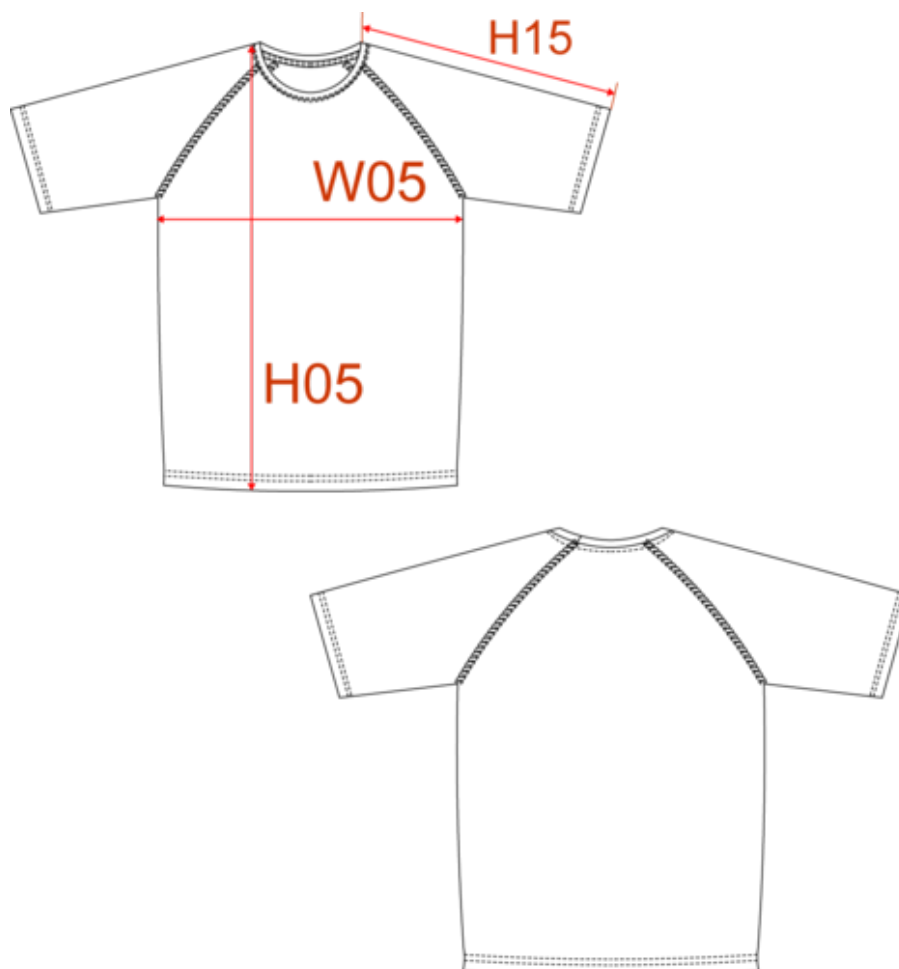

# PROACT.®

PA4012

T-shirt de desporto de homem de material reciclado com decote redondo

Dimensão

Measurements in cm	XS	S	M	L	XL	XXL	3XL
TE01 - 1/2 chest width at 1.5cm below armhole	46.00	49.00	52.00	55.00	58.00	61.00	64.00
TF01 - Total height from HSP	68.50	70.50	72.50	74.50	76.50	78.50	80.50
TG09 - Raglan short sleeve length	32.75	34.75	36.75	38.75	40.75	42.75	44.75